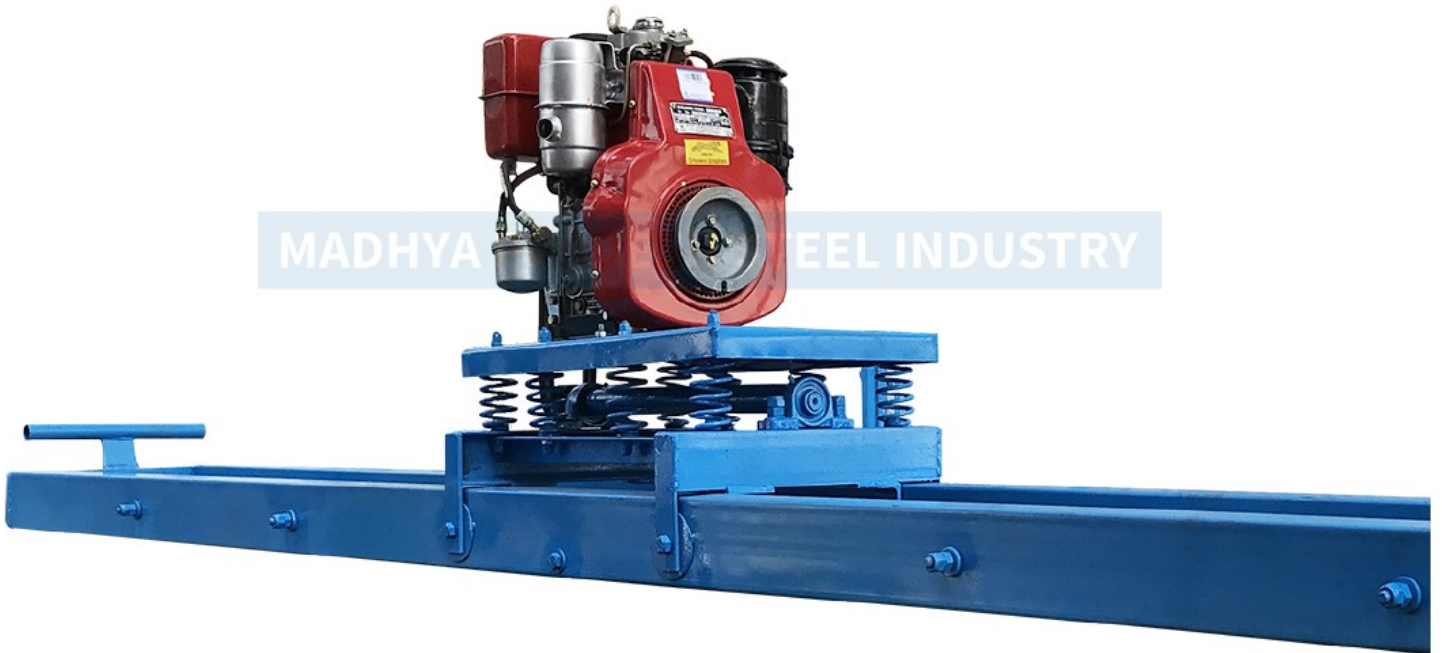

SCREED VIBRATOR

MADHYA PRADESH STEEL INDUSTRY

MADHYA PRADESH STEEL INDUSTRY

Engine Model

GREAVES 1520 DIESEL ENGINE

Horsepower

5HP at 3600RPM